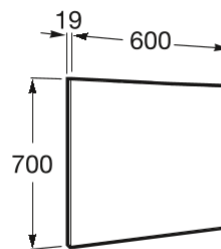

VICTORIA-N**Mirror**

PRICE (VAT INCLUDED)

£91.69

TECHNICAL DRAWINGS

**FEATURES**

Frame material: Chipboard
Installation type: Wall-hung
Mirror orientation: Vertical
Shape: Rectangular

Victoria-N

A traditional response to classic atmospheres. Elegant and functional curves in an extensive collection of pieces that combine simplicity and versatility, offering the convenience of well-tried solutions.